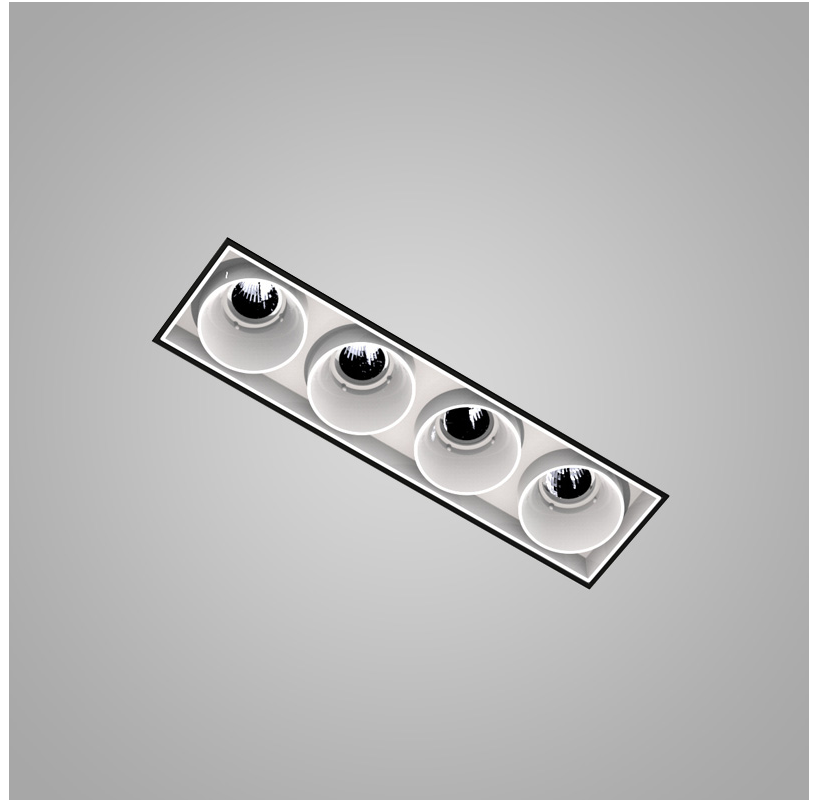

GENERAL

Series: Magiq
Subseries: Magiq 4 Cell
Brand: Prolicht
Division: Architectural
Mounting Type: Trimless
Mounting Location: Ceiling
Subcategory: Downlight

PHYSICAL

Shape: Rectangle
Length (mm): 135
Length (in): 5 ⁵/₁₆
Width (mm): 35
Width (in): 1 ³/₈
Height (mm): 65
Height (in): 2 ⁹/₁₆
Ceiling Thickness (mm): 12.5
Ceiling Thickness (in): 1/2
Min. Recessing Depth (mm): 100
Min. Recessing Depth (in): 3 ¹⁵/₁₆
Light Distribution: Downlight
Weight (kg): 0.403
Weight (lbs): 0.89
Fixture Finish: BLK / WHI
Fixture Material: Aluminum Die Cast
Cut-out Measurements: 142mm / 5 9/16" x 42mm / 1 5/8"
Upon Request: Unique Ceiling Thickness

ELECTRICAL

Lamp Type: LED (Zhaga Standard)
Input Wattage (W): 14.3
Total Output Wattage (W): 13.3
Dimming: Tri-Mode (Non-Dimming and Phase Dimming (120Vac only) and 0-10V Dimming)
Driver Included: No
Driver Location: Recessed Housing
Driver Type: Constant Current - Universal
Driver Class: Class 2
Housing: See components
Input Voltage (V): 120 - 277
Constant Current (MA): 1050

LED

Number of LEDs: 4
Color Temperature (°K): 2700 / 3000 / 3500 / 4000
Max. Delivered Lumen (lm): 750 / 850 / 862 / 880
CRI: >90 CRI
Lamp Life (hrs): 50000
Upon Request: Special Color Temperature

OPTICAL

Reflector: 8 / 18 / 34
Upon Request: Special Beam Angles

RATINGS AND CERTIFICATIONS

Certified By: CSA Certified to UL and CSA Standards
IP rating: IP20