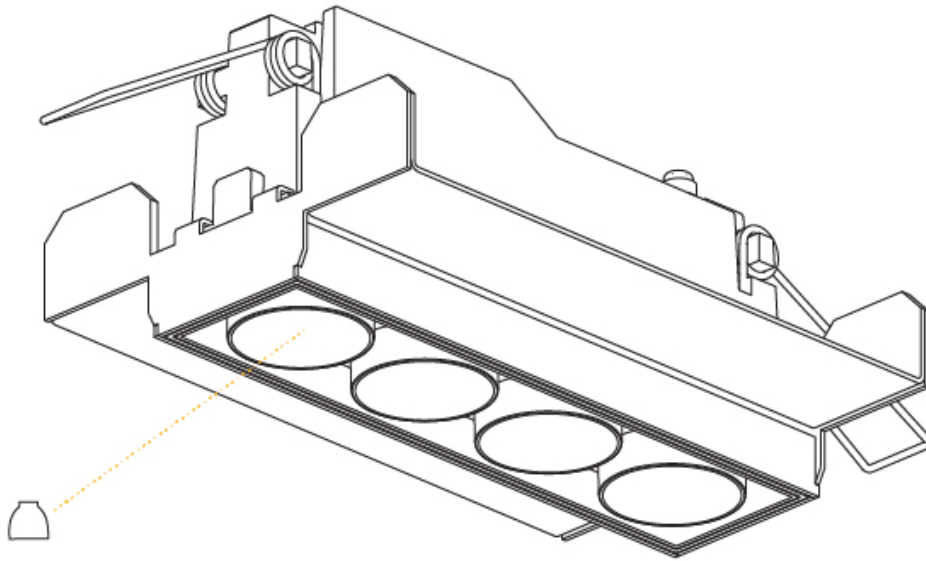

MAGIQ 4 CELL TRIMLESS

A35498-

PROJECT

TYPE

SPECIFIER

QUANTITY

DATE

A