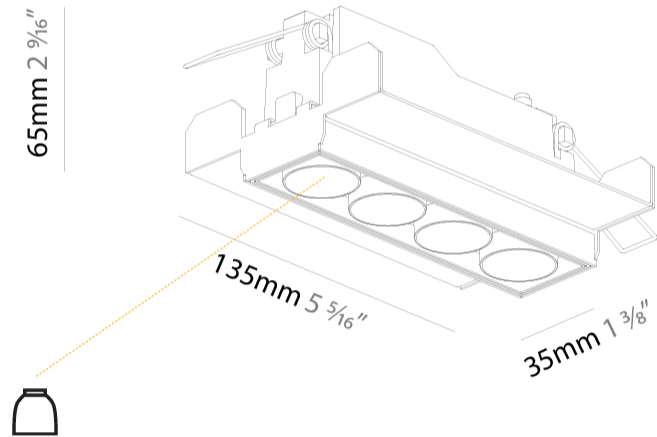

GENERAL

Series: Magiq
Subseries: Magiq 4 Cell
Brand: Prolicht
Division: Architectural
Mounting Type: Trimless
Mounting Location: Ceiling
Subcategory: Downlight

PHYSICAL

Shape: Rectangle
Length (mm): 135
Length (in): 5 ⁵/₁₆
Width (mm): 35
Width (in): 1 ³/₈
Height (mm): 65
Height (in): 2 ⁹/₁₆
Ceiling Thickness (mm): 12.5
Ceiling Thickness (in): 1/2
Min. Recessing Depth (mm): 100
Min. Recessing Depth (in): 3 ¹⁵/₁₆
Light Distribution: Downlight
Weight (kg): 0.403
Weight (lbs): 0.89
Fixture Finish: BLK / WHI
Fixture Material: Aluminum Die Cast
Cut-out Measurements: 142mm / 5 9/16" x 42mm / 1 5/8"
Upon Request: Unique Ceiling Thickness

ELECTRICAL

Lamp Type: LED (Zhaga Standard)
Input Wattage (W): 14.3
Total Output Wattage (W): 13.3
Dimming: Tri-Mode (Non-Dimming and Phase Dimming (120Vac only) and 0-10V Dimming)
Driver Included: No
Driver Location: Recessed Housing
Driver Type: Constant Current - Universal
Driver Class: Class 2
Housing: See components
Input Voltage (V): 120 - 277
Constant Current (MA): 1050

LED

Number of LEDs: 4
Color Temperature (°K): 2700 / 3000 / 3500 / 4000
Max. Delivered Lumen (lm): 750 / 850 / 862 / 880
CRI: >90 CRI
Lamp Life (hrs): 50000
Upon Request: Special Color Temperature

OPTICAL

Reflector: 8 / 18 / 34
Upon Request: Special Beam Angles

RATINGS AND CERTIFICATIONS

Certified By: CSA Certified to UL and CSA Standards
IP rating: IP20